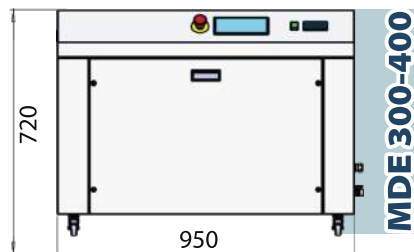

TECHNICAL DATA

QUALITY MADE IN ITALY

LA PADANA
AIR COMPRESSORS